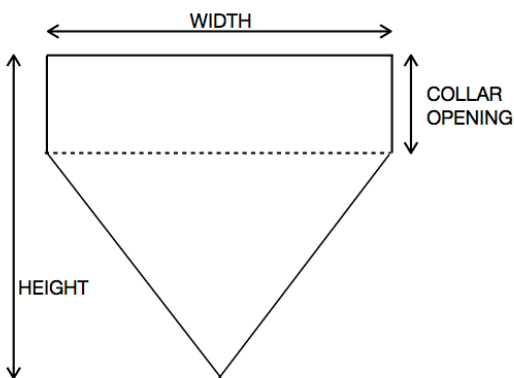

# BANDANA SIZE GUIDE

## OVER COLLAR BANDANAS

BANDANA SIZE	WIDTH		HEIGHT		COLLAR OPENING	
	CM	IN	CM	IN	CM	IN
EXTRA SMALL	14.50	5.75	12.00	4.75	4.00	1.50
SMALL	17.00	6.75	15.00	6.00	5.00	2.00
MEDIUM	21.50	8.50	18.00	7.00	5.00	2.00
LARGE	25.50	10.00	21.00	8.50	6.00	2.14

## TIE ON BANDANAS

BANDANA SIZE	WIDTH		HEIGHT	
	CM	IN	CM	IN
SMALL	47.0	18.5	14.0	5.5
MEDIUM	74.0	29.0	16.5	6.5
LARGE/EXTRA LARGE	94.0	37.0	19.0	7.5